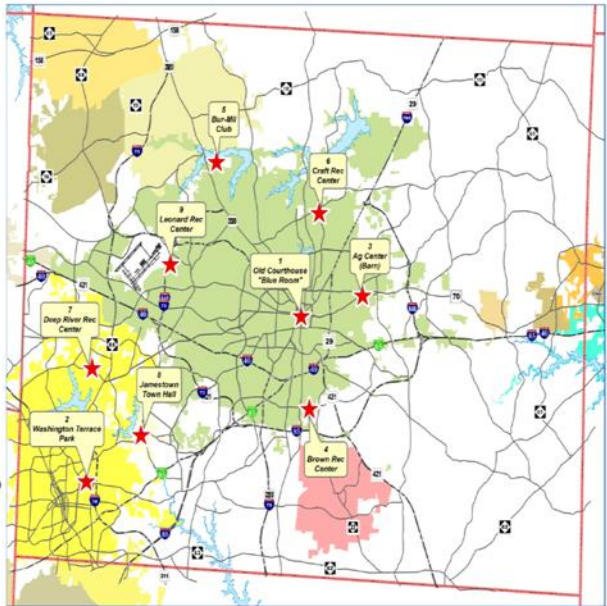

**Guilford County Board of Elections  
One-Stop Early Voting Schedule  
November 6, 2018 General Elections**

- 1. Old Courthouse- Blue Room**  
First Floor  
301 W. Market St, Greensboro
- 2. Washington Terrace Park**  
101 Gordon St, High Point

**Additional Locations:**

- 3. Ag Center (Barn)**  
3309 Burlington Rd, Greensboro
- 4. Brown Recreation Center**  
302 E. Vandalia Rd, Greensboro
- 5. Bur-Mil Club**  
5834 Bur-Mill Club Rd, Greensboro
- 6. Craft Recreation Center**  
3911 Yanceyville St, Greensboro
- 7. Deep River Recreation Center**  
1529 Skeet Club Rd, High Point
- 8. Jamestown Town Hall**  
301 E Main St, Jamestown
- 9. Leonard Recreation Center**  
6324 Ballinger Rd, Greensboro

Wednesday Oct 17	Thursday Oct 18	Friday Oct 19	Saturday Oct 20
Locations 1&2 8am - 5pm	Locations 1&2 8am - 5pm	Locations 1&2 8am - 5pm	<b>ALL SITES CLOSED</b>
Locations 3-9 7am - 7pm	Locations 3-9 7am - 7pm	Locations 3-9 7am - 7pm	